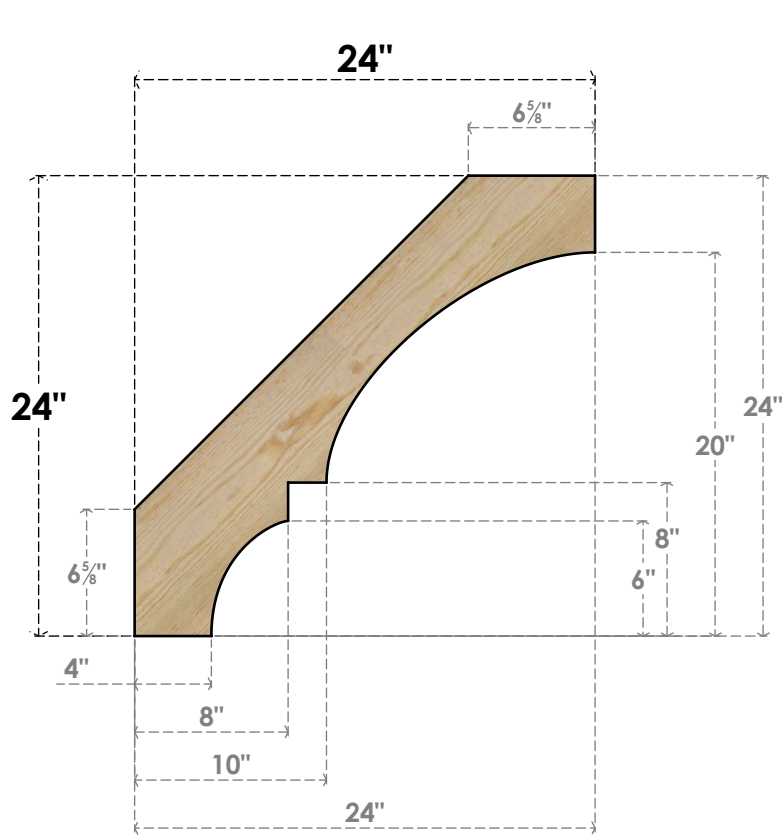

BRC06X24X24BOA00RDF

6"W X 24"D X 24"H BALBOA ROUGH SAWN BRACE, DOUGLAS FIR

SIDE

FRONT

EKENA MILLWORK
 2300 WEST MAIN ST.
 CLARKSVILLE, TX 75426
 TOLL FREE: 866-607-0453
 WWW.EKENAMILLWORK.COM

NOTES

1. INSTALLATION TO BE COMPLETED IN ACCORDANCE WITH MANUFACTURER'S SPECIFICATIONS.
2. DRAWING MAY NOT BE TO SCALE
3. THIS DRAWING IS INTENDED FOR DESIGN AND PLANNING PURPOSES ONLY.
4. ALL INFORMATION CONTAINED HEREIN WAS CURRENT AT THE TIME OF DEVELOPMENT BUT MUST BE REVIEWED AND APPROVED BY THE PRODUCT MANUFACTURER TO BE CONSIDERED ACCURATE.
5. PRODUCTS ARE NOT KILN DRIED. THIS ITEM IS UNIQUE AND WILL CONTAIN THE NATURAL VARIATIONS THAT THE WOOD SPECIES OFFERS. THIS MAY RESULT IN VARIATIONS UP TO 1/4"